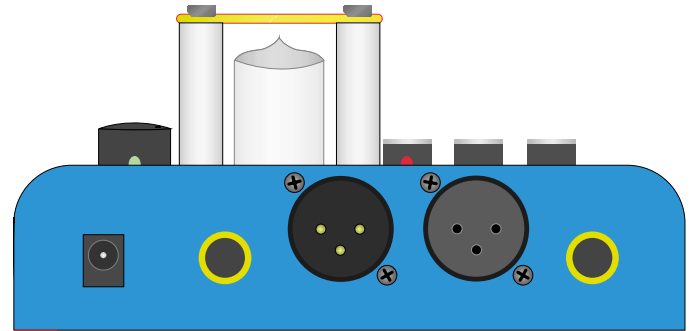

## MP105 ROUND SOUND Tube Mic Preamp

The MP105 provides clear sonic quality and performance for the working musician, studio operator or anyone who needs a preamp with the warm, smooth, analog sound. The unit uses a premium 7025 tube in a unique configuration to give smooth controllable gain. The unit has both XLR and 1/4" inputs and outputs with a 37 dB Pad on the XLR input, 48 Volt Phantom Power, and a Phase Reversal switches to adapt to any performing or studio situation.

### WHY TUBES?

Because they sound great! Vacuum tube circuits have a natural warming effect on audio signals because they react differently than solid state devices and will not reproduce sharp transients in the music. The result of adding a Bellari tube processor or preamp to your signal is a smooth round sound.

Preamps or signal processors are designed to provide low noise gain or effects to microphones and instruments without coloring or distorting the sound in an unpleasant way. The audio signal can go directly from a Bellari tube processor to the recorder, thus bypassing any additional solid state circuits of a mixer.

### SPECIFICATIONS

Input Impedance:	XLR: 600 $\Omega$ , 100 K $\Omega$ Padded 1/4": 10 K $\Omega$
Output Impedance:	50 $\Omega$
THD:	.15%
S/N Ratio:	>88 dB
Maximum Input Level:	+12 dB XLR, +18 dB 1/4"
Maximum Output Level:	+16 dB XLR, +10 dB 1/4"
Pad:	- 37 dB
Frequency Response:	20H - 25kHz +/-3 dB
Size (W x H x D)	5.9" x 5.4" x 2.9"
Weight:	1 lb.