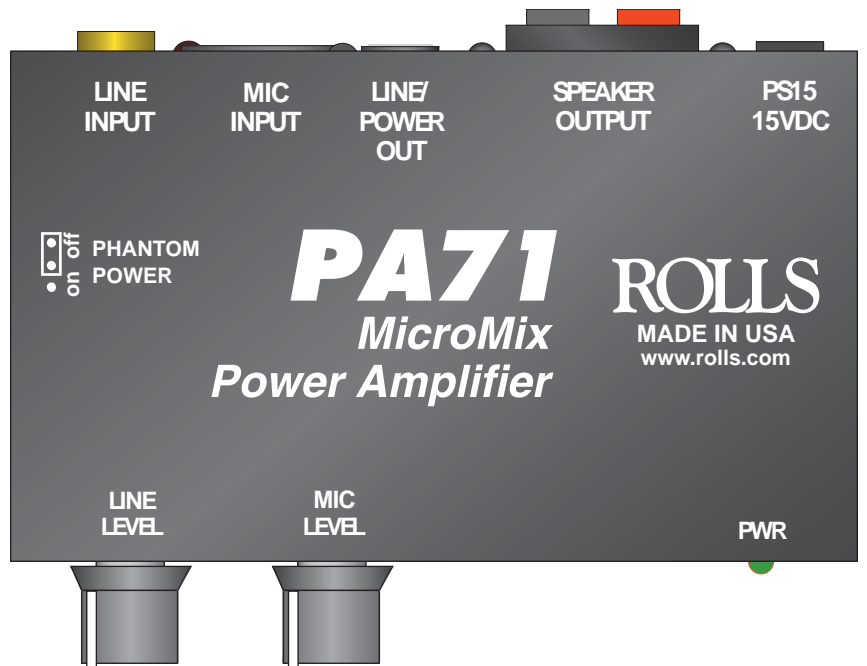

## PA71 MicroMix Power Amplifier

#### Micromix Power Amplifier

- RCA Inputs
- XLR Mic Input
- Spring-loaded, and 1/4" output
- Low noise, efficient operation

The PA71 mixes an unbalanced line level signal with a mic signal to a powered 1/4" or speaker terminal outputs. The unit is perfect for small speakers in small environments.

## INTRODUCTION

Thank you for your purchase of the PA71 MicroMix Power Amplifier. This unit mixes a stereo RCA signal with a microphone to a 1/4" line level output and a powered spring loaded speaker output. The unit for powering small speakers in small environments.

### REAR PANEL

LINE INPUT: RCA line level inputs (mixed to mono)

MIC INPUT: Balanced XLR input for connection to a dynamic or condenser microphone.

LINE/POWER OUT: 1/4" TS output.

SPEAKER OUTPUT: Spring-loaded output terminals - the red terminal is positive and the black one is negative.