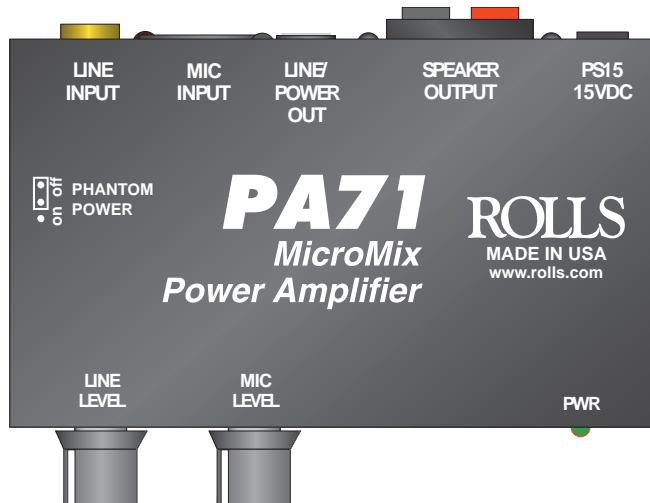

INTRODUCTION

Thank you for your purchase of the PA71 MicroMix Power Amplifier. This unit mixes a stereo RCA signal with a microphone to a 1/4" line level output and a powered spring loaded speaker output. The unit for powering small speakers in small environments.

DESCRIPTION

REAR PANEL

LINE INPUT: RCA line level inputs (mixed to mono)

MIC INPUT: Balanced XLR input for connection to a dynamic or condenser microphone.

LINE/POWER OUT: 1/4" TS output.

SPEAKER OUTPUT: Spring-loaded output terminals - the red terminal is positive and the black one is negative.

PS15/15VDC: For connection to the included power supply.

SIDE PANEL

PHANTOM POWER: Jumper pin for connecting 15 volts of phantom power to the Mic Input.

FRONT PANEL

LINE LEVEL: Adjusts the level of signal from the Line Input to the Line/Power and Speaker outputs.

MIC LEVEL: Adjusts the level of signal from the Line Input to the Line/Power and Speaker outputs.

CONNECTION / OPERATION

Connect input sources such as CD players or cassette players to the