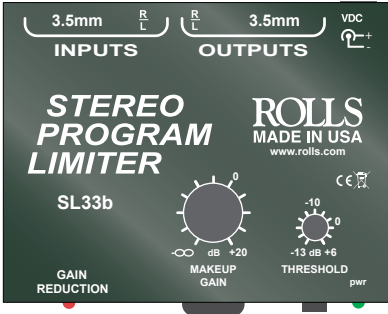

INTRODUCTION

Thank you for your purchase of the SL33b Stereo Program Limiter. This device provides smooth dynamics processing for mainly consumer-level equipment. Since there is no audio level standard for consumer audio equipment, the SL33b keeps the levels maintained for a more comfortable listening environment.

WARRANTY

For complete information on the Rolls 1 Year Warranty, and to register this product, see our web site at www.rolls.com.

DESCRIPTION