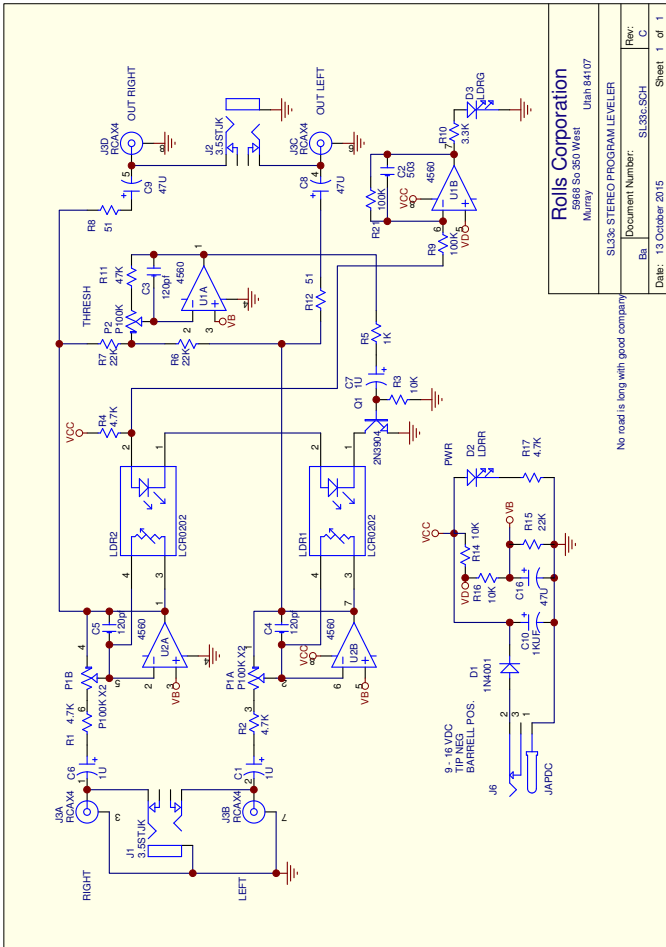

Threshold: This control sets the level at which compression begins.

Gain Reduction: Red LED indicator for general indication of the amount of gain reduction in the circuit.

REAR PANEL

INPUTS: 3.5mm stereo and RCA input jacks.

OUTPUTS: 3.5mm stereo and RCA output jacks.

VDC: Connects to the included Rolls model PS27s 15VDC power supply.

SCHEMATIC

Rolls Corporation
 1000 So. 500 West, Utah 84107
 Murray

SL33b STEREO PROGRAM LEVELER
 Document Number: SL33b-SCH
 Date: 13 October 2015
 Sheet 1 of 1

- Stereo Compressor/Limiter
- 1/8" stereo / RCA Inputs and Outputs
- Automatic program limiting
- Output Level control
- Threshold control

SPECIFICATIONS

Inputs: 3.5mm stereo, RCA unbalanced
 Outputs: 3.5mm stereo, RCA unbalanced
 Compression Ratio: Program dependent
 Threshold: Variable; -13 to +6 dB
 Input Impedance: 10K Ohms bal/unbal
 Output Impedance: 50 Ohms bal/unbal
 Max Input Level: + 10 dBV
 Max Output Level: + 13 dBV
 Power: 15 VDC
 Dimensions: 4" x 3.35" x 1.5" (W x H x D)
 Weight: 1 lb.